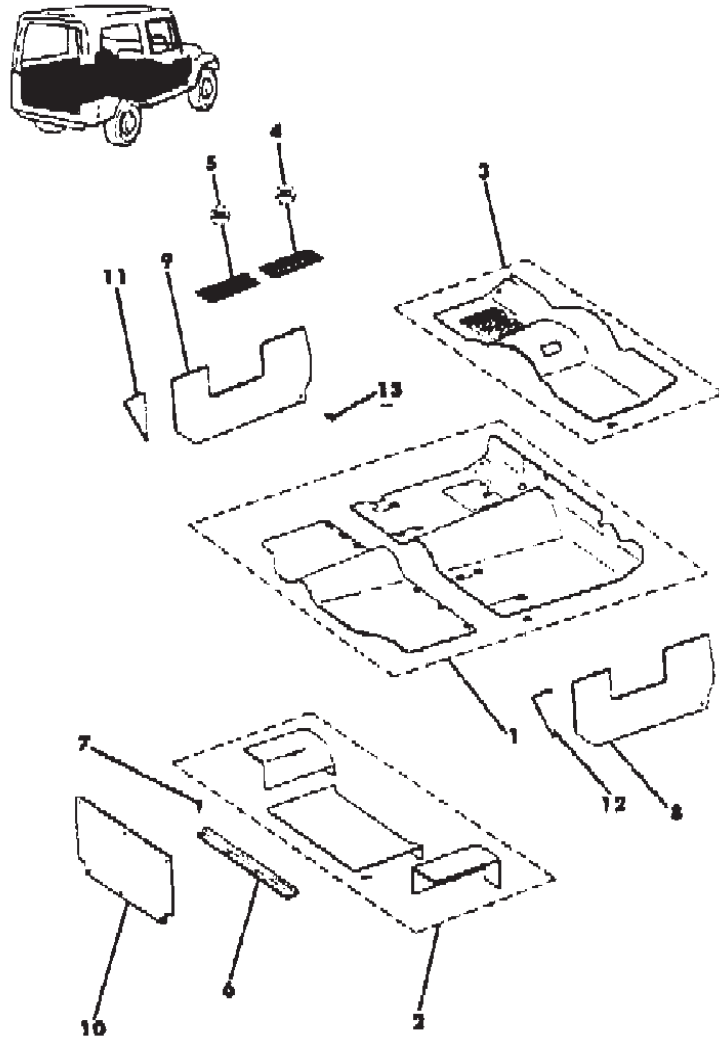

BODY

CJ=CJ-5, CJ-6, CJ-7, CJ-8, Scrambler(1981-86)  
MJ=Comanche Pickup(1986)

STYLES

SJ=Wagoneer(1981-83), Grand Wagoneer(1984-86),  
Cherokee(1981-83), J-10, J-20(1981-86)  
XJ=Wagoneer(1984-86), Cherokee(1984-86)

AR = Use as Required - = Non Illustrated Part P.A.R. = Paint as Required

**CARPETS AND INTERIOR TRIM PANELS WITHOUT EXPORT CJ-5,6,7,8, SCRAMBLER**  
**Figure 46-500**

81J 046 500

ITEM	PART NUMBER	QTY	BODY	MODEL	DESCRIPTION
6	J576 0665	1			RETAINER
7	J400 5690	11			SCREW
8					CARPET, Side Trim
	J576 5128	1			Black
	J576 0774	1			Blue, Used with Lap Type Seatbelts
	J576 0774	1			Blue, Limited, Used with Lap Type Seat Belts
	J576 2162	1			Blue, Used with Shoulder Type Seatbelts
	J576 2162	1			Blue, Limited, Used with Shoulder Type Seatbelts
	J576 5130	1			Garnet
	J576 6082	1			Honey
	J576 0776	1			Nutmeg, Used with Lap Type Seatbelts
	J576 0776	1			Nutmeg, Limited, Used with Lap Type Seatbelts
	J576 2164	1			Nutmeg, Used with Shoulder Type Seatbelts
	J576 2164	1			Nutmeg, Limited, Used with Shoulder Type Seatbelts
9					CARPET, Side Trim
	J576 5129	1			Black
	J576 0775	1			Blue, Used with Lap Type Seatbelts
	J576 0775	1			Blue, Limited, Used with Lap Type Seatbelts
	J576 2163	1			Blue, Used with Shoulder Type Seatbelts
	J576 2163	1			Blue, Limited, Used with Shoulder Type Seatbelts
	J576 5131	1			Garnet
	J576 6083	1			Honey
	J576 0777	1			Nutmeg, Used with Lap Type Seatbelts
	J576 0777	1			Nutmeg, Limited, Used with Lap Type Seatbelts
	J576 2165	1			Nutmeg, Used with Shoulder Type Seatbelts
	J576 2165	1			Nutmeg, Limited, Used with Shoulder Type Seatbelts
10					CARPET, Tailgate
	J576 5120	1			Black
	J576 0643	1			Blue
	J576 5121	1			Garnet
	J576 6283	1			Honey
	J576 6283	1			Honey, Limited
	J576 0642	1			Nutmeg
	J576 0642	1			Nutmeg, Limited
11					CARPET, Side Trim
	J575 4695	1			Black
	J575 5723	1			Nutmeg
12					CARPET, Side Trim
	J575 4696	1			Black